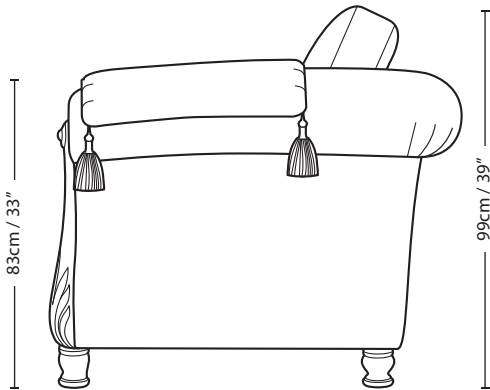

VICTORIA

2 SEATER ROLL BACK FORMAL CUSHION

— 33cm / 13" — | 107cm / 42" | — 33cm / 13" —

83cm / 33"

99cm / 39"

51cm / 20"

83cm / 33"

— 173cm / 68" —

Overall Height	Overall Width	Overall Depth	Arm Height	Back Height of Frame	Seat Height	Arm Width	Inside Width Arm to Arm	Seat Depth to Cushions	Seat Depth no Cushions
99cm / 39"	173cm / 68"	110cm / 43.5"	83cm / 33"	83cm / 33"	51cm / 20"	33cm / 13"	107cm / 42"	60cm / 24"	76cm / 30"

Seating sizes vary to a great extent and particularly wherever there are soft cushions involved, this is magnified with front of seat to back cushion depths, whilst formal back cushions will vary with age and plumping. It is essential to note that scatter back cushion depths will adjust from which point you measure, overtime and with plumping, the accurate measurement does not exist as it will resize each and every time you enjoy its comfort.